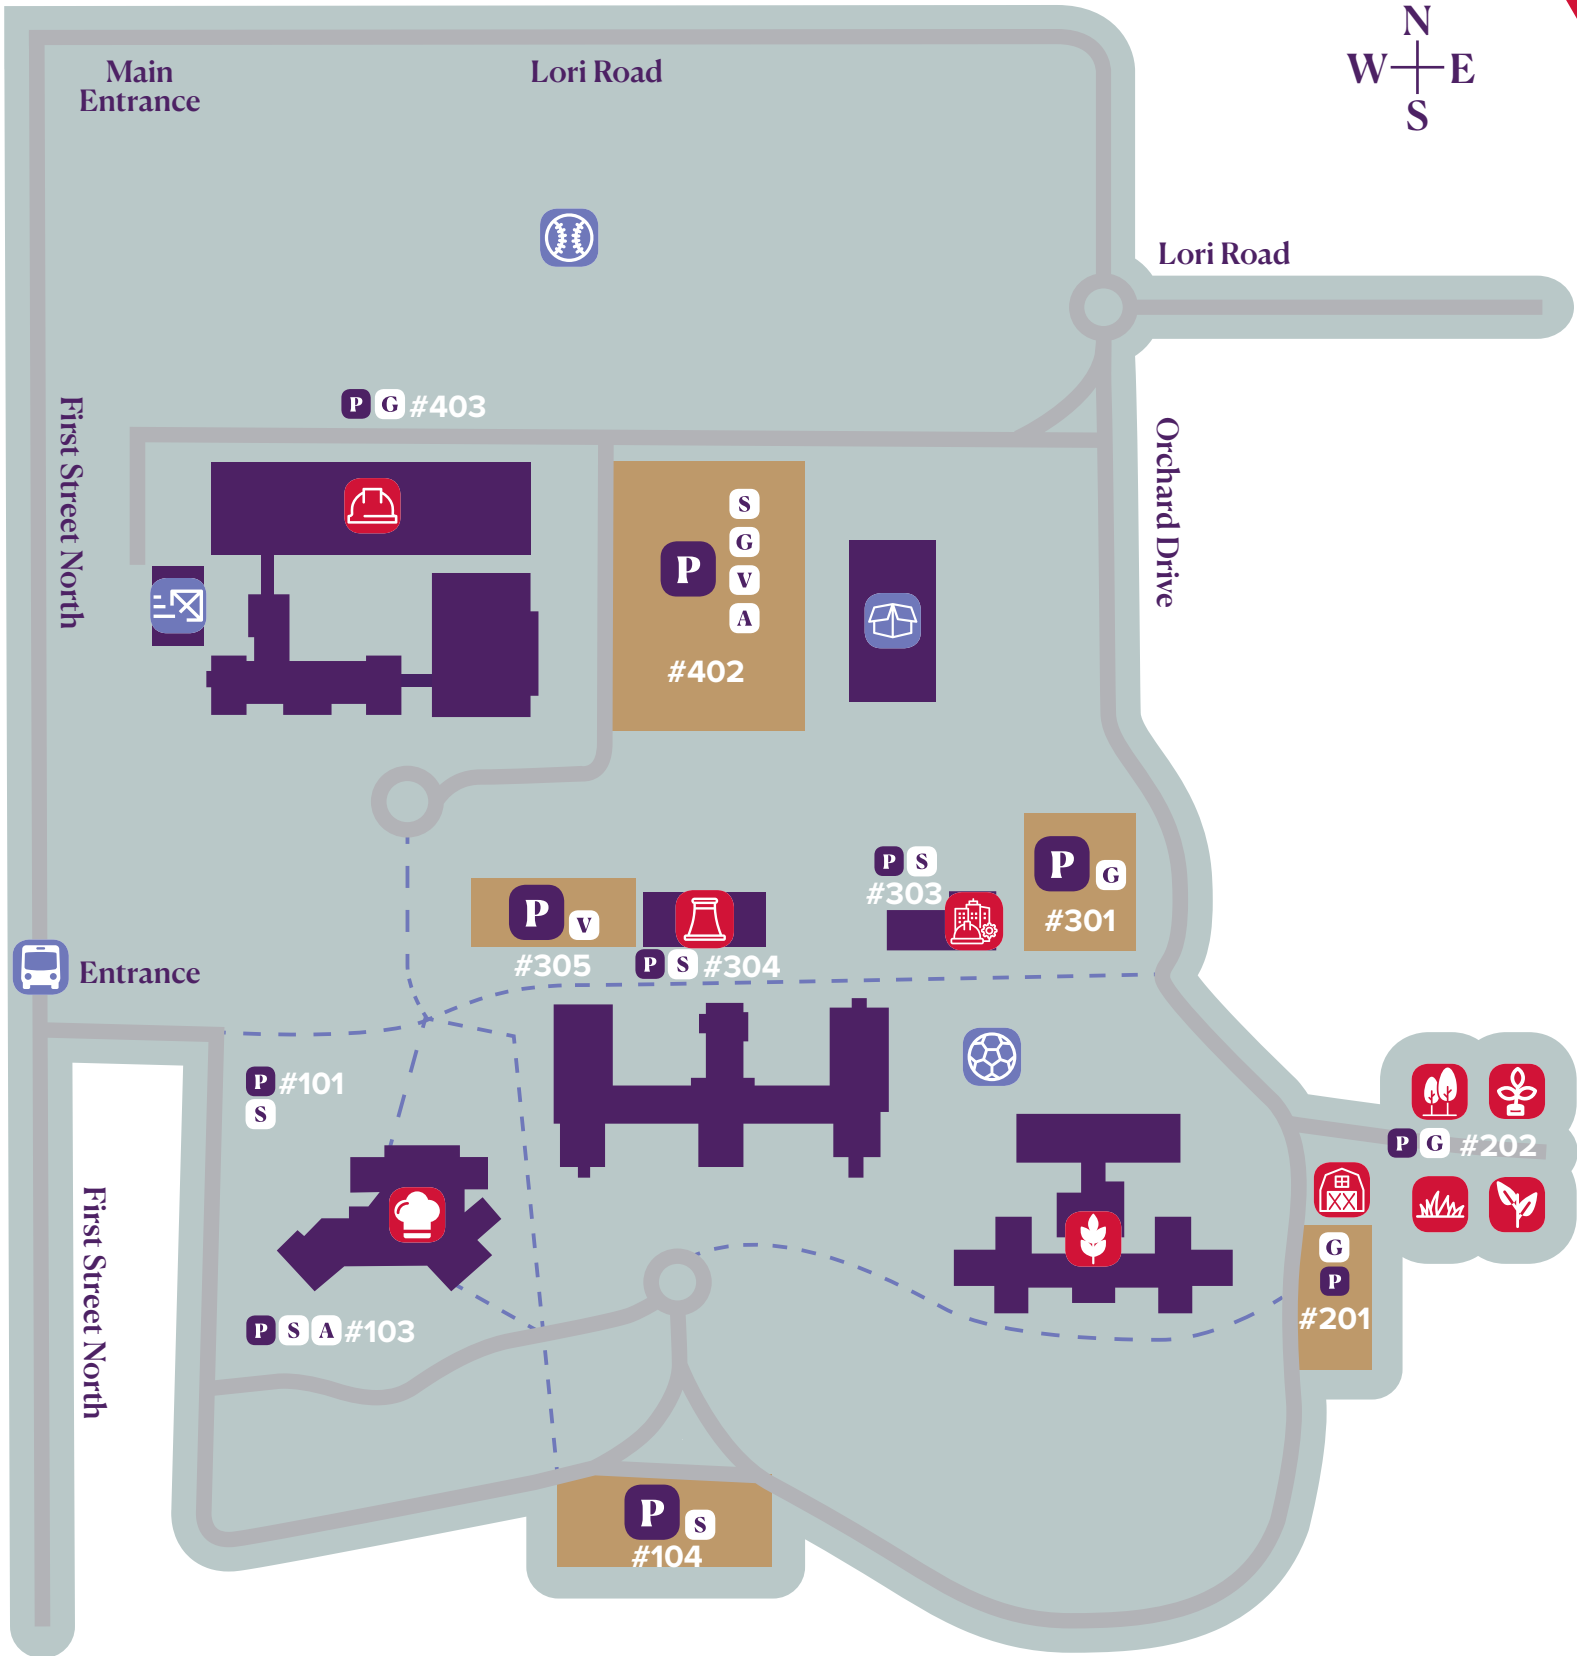

ASSINIBOINE COLLEGE

North Hill Campus

CAMPUS BUILDINGS

- | | |
|---|--|
|  Future home of Prairie Innovation Centre |  Powerhouse |
|  Grow plot |  Red barn |
|  Len Evans Centre for Trades & Technology |  Sustainable greenhouse |
|  Manitoba Institute of Culinary Arts (MICA) |  Teaching orchard |
|  Operations |  Weed garden |

BUILDING AMENITIES

- | | |
|---|--|
|  Baseball diamonds |  Shipping/Receiving |
|  Bus stop |  Soccer field |
|  Cold storage |  Walking Path |

PARKING

- | | |
|--|---|
|  Parking lot |  Staff Parking |
|  Accessible Parking |  General (Student) Parking |
|  Daily Rate (Visitor) Parking | |