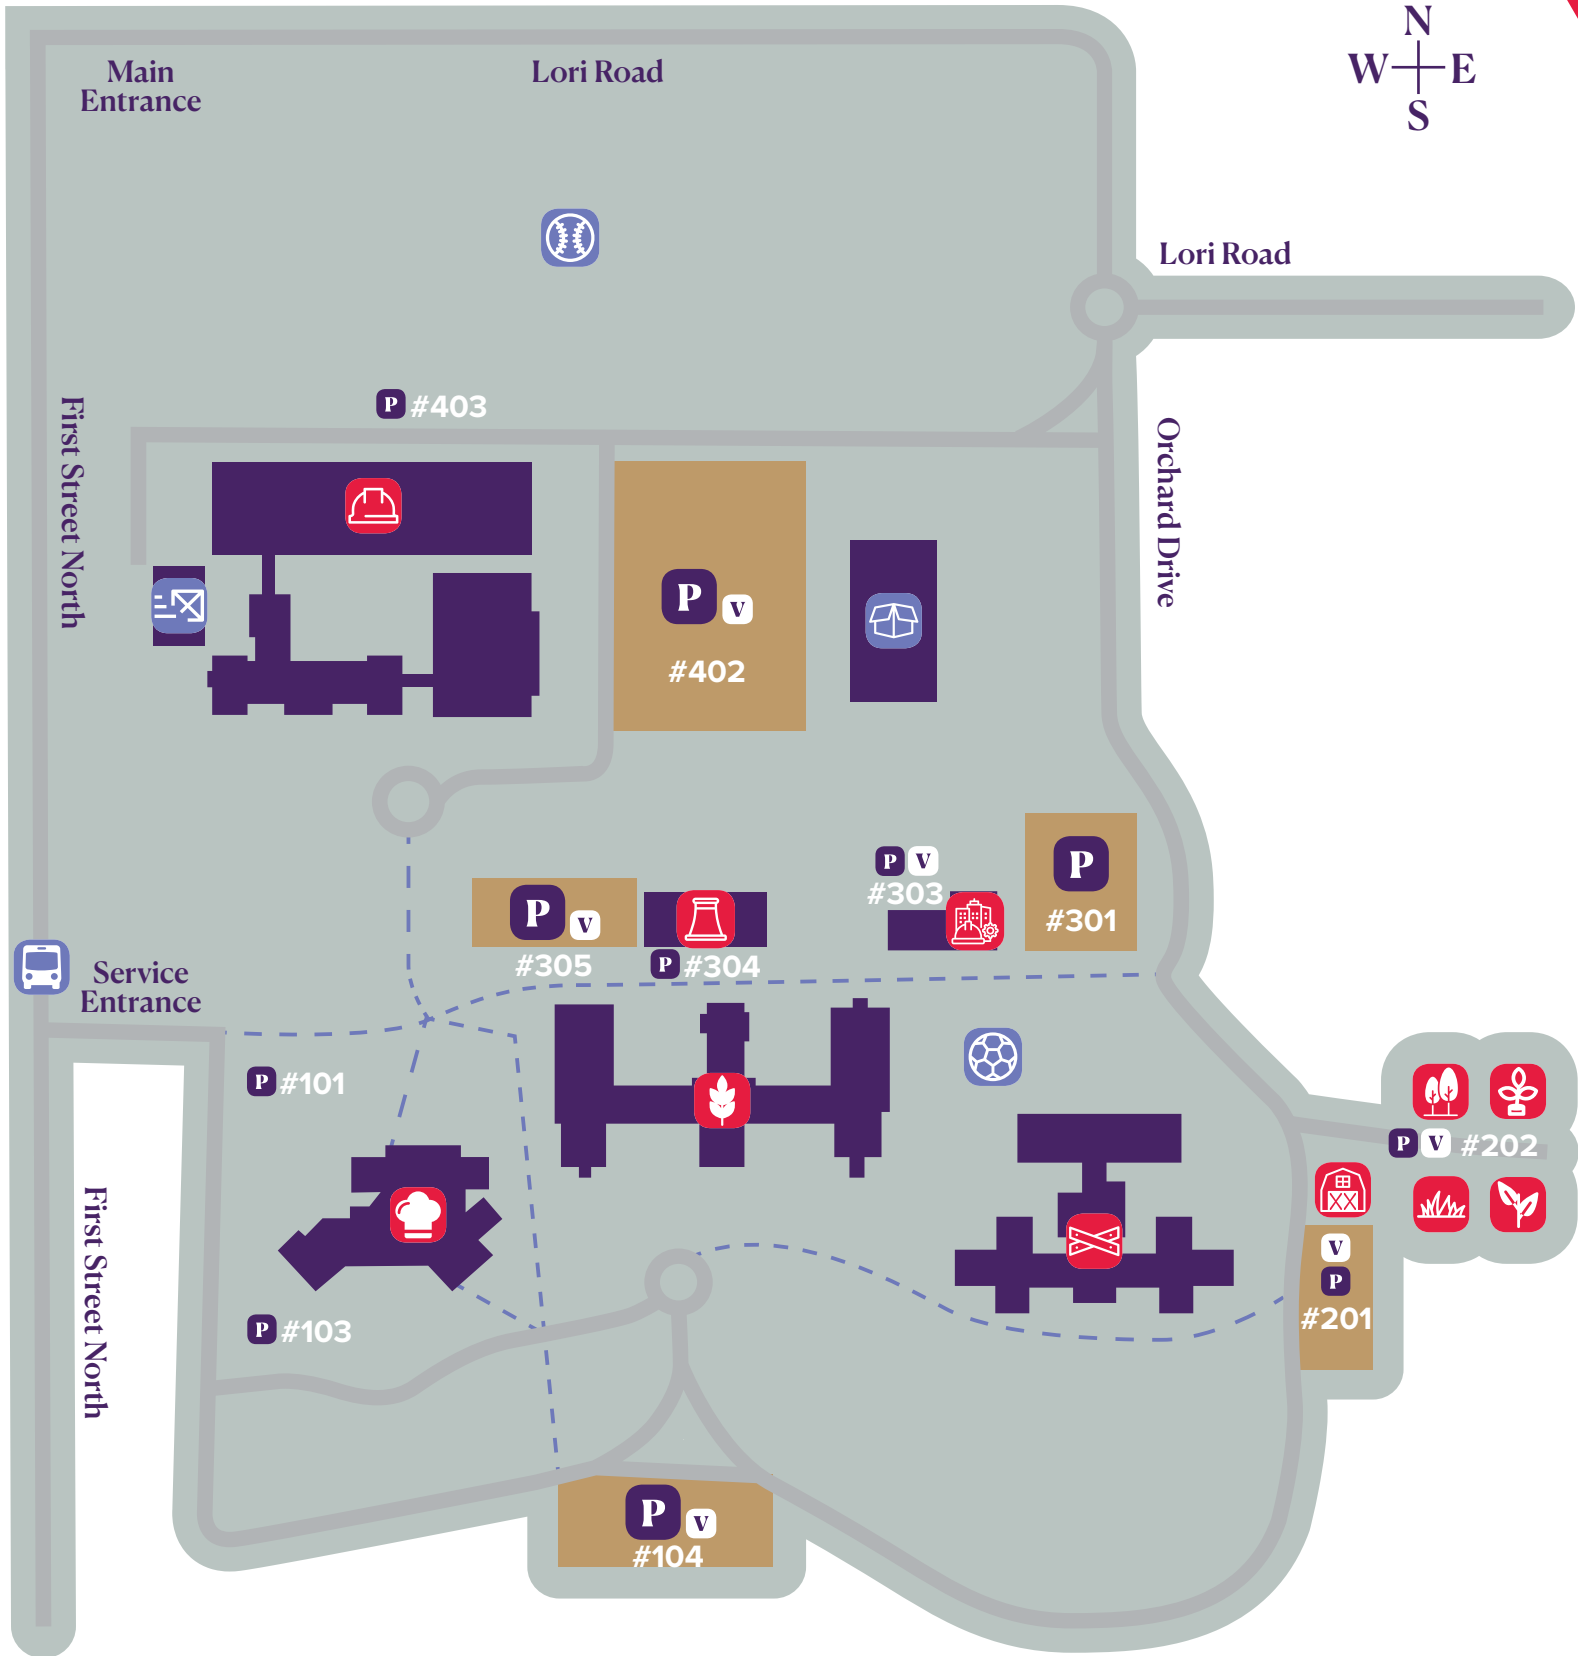

ASSINIBOINE COLLEGE

North Hill Campus

CAMPUS BUILDINGS

- | | |
|--|----------------------------------|
| Future home of Prairie Innovation Centre | Red barn |
| Grow plot | Sustainable greenhouse |
| Len Evans Centre for Trades & Technology | Teaching orchard |
| Manitoba Institute of Culinary Arts (MICA) | Valleyview building (not in use) |
| Operations | Weed garden |
| Powerhouse | |

BUILDING AMENITIES

- | | |
|-------------------|--------------------|
| Baseball diamonds | Shipping/Receiving |
| Bus stop | Soccer field |
| Cold storage | Walking Path |

PARKING

- | | |
|-------------|--------------------------------|
| Parking lot | Paid visitor parking available |
|-------------|--------------------------------|