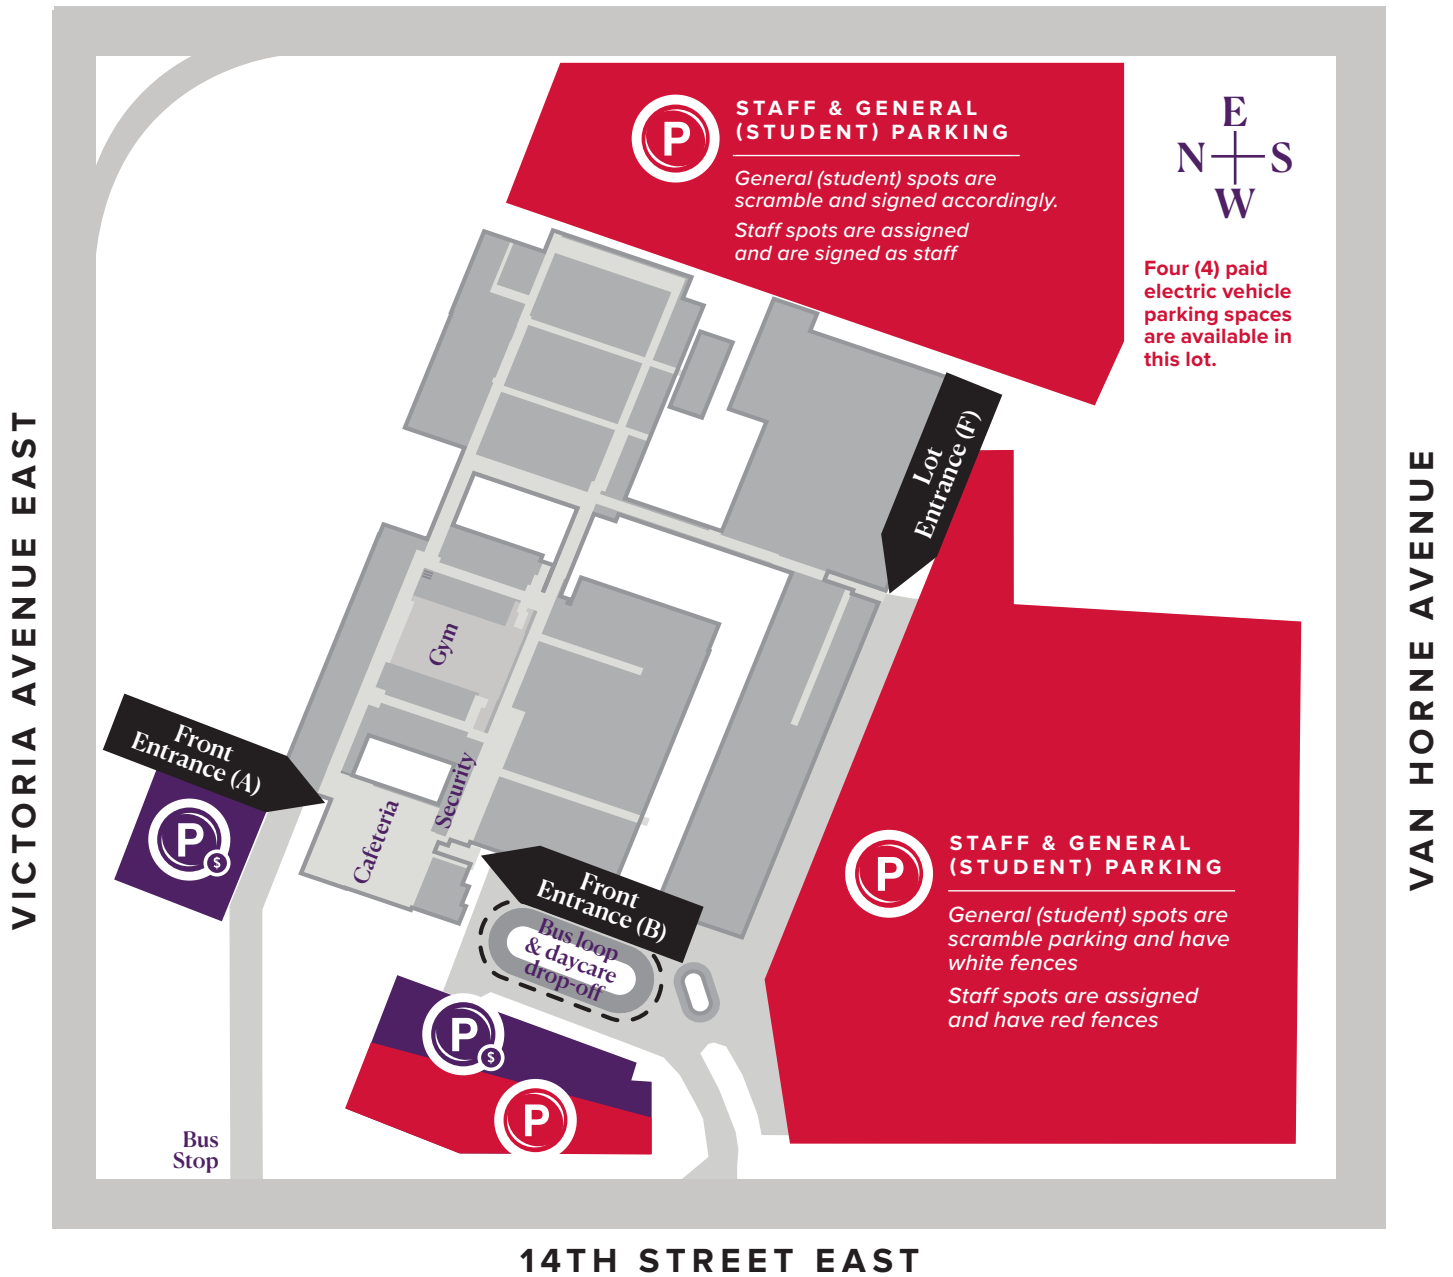

ASSINIBOINE COLLEGE

Victoria Avenue East Parking Map

VISITOR PARKING INSTRUCTIONS

Use the Pay By Phone app or website (paybyphone.com).

Signage posted in each daily rate (visitor) parking location includes the location number to enter when paying.

THESE LOTS ARE PATROLLED

Please Note:

Pursuant to the City of Brandon Traffic bylaw #5463/16/87, vehicles that do not display a valid ticket or parking permit will be ticketed and/or towed away at the owner's expense.