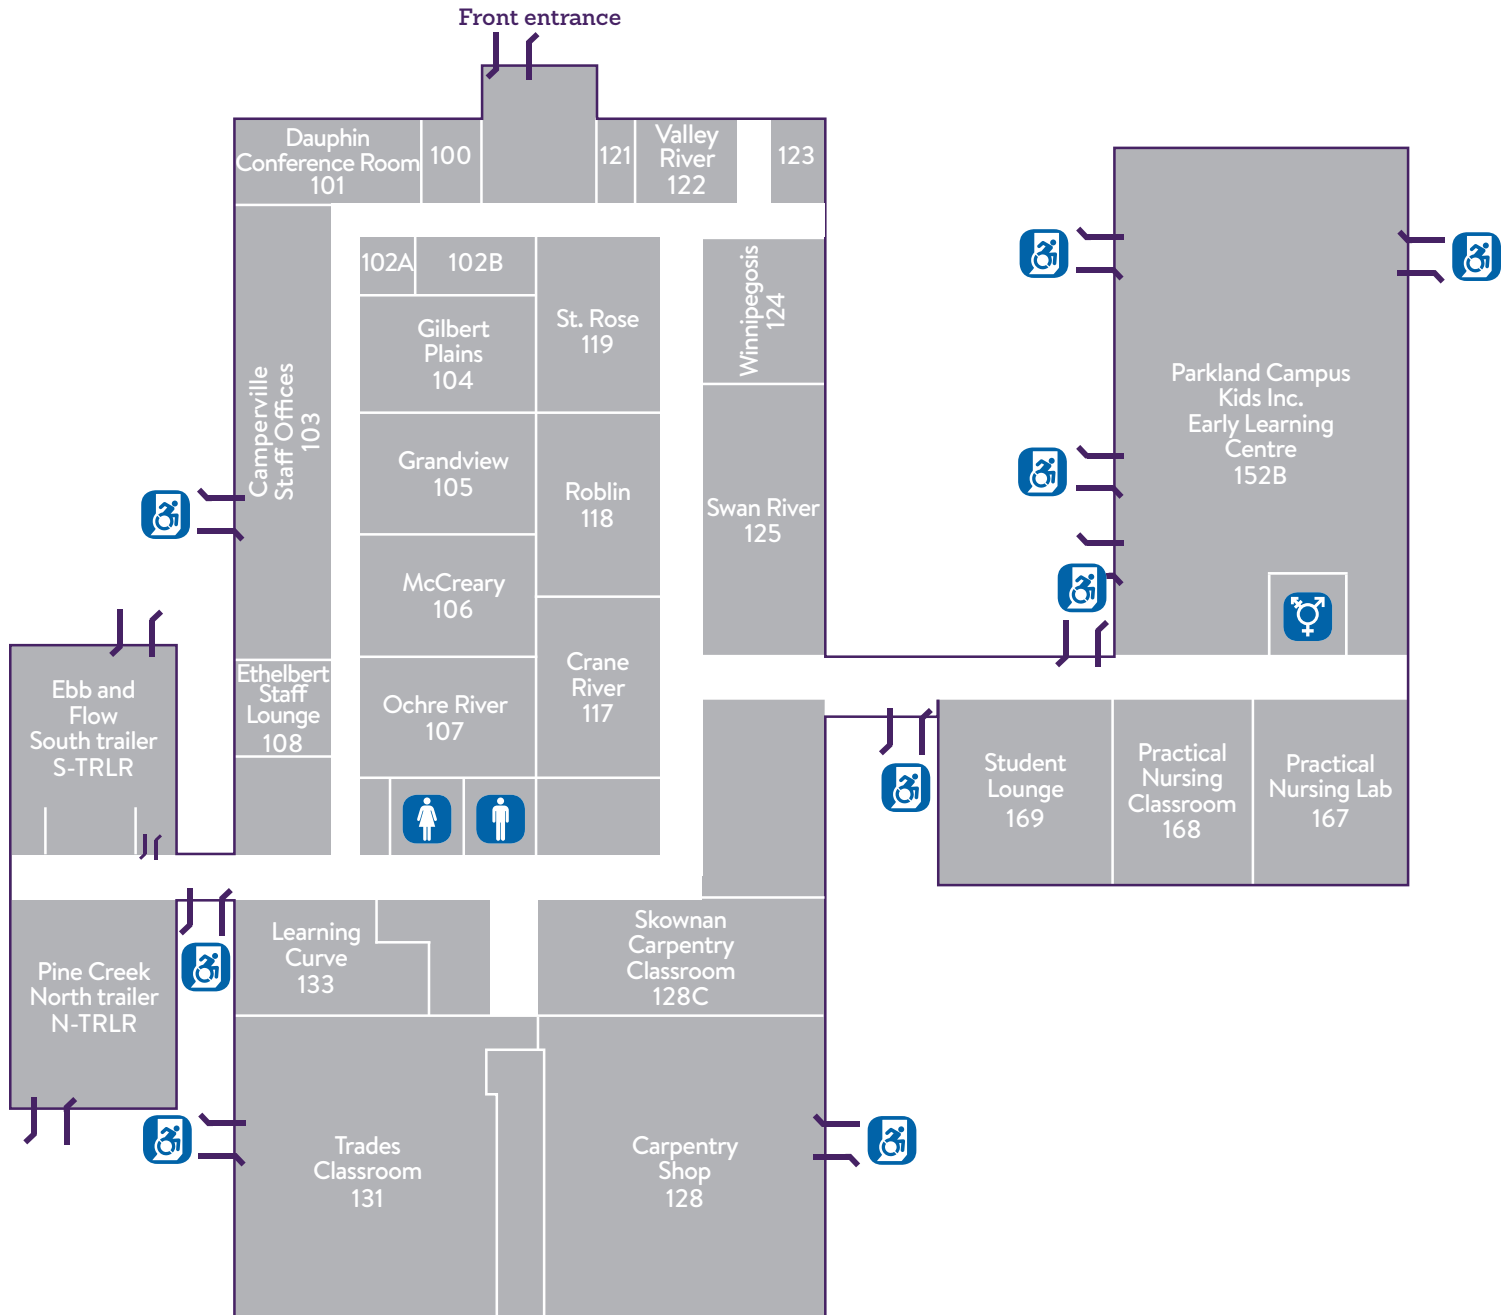

STUDENT SERVICES

-  Admissions
-  Security/SafeWalk
-  Early Learning Centre
-  Learning Curve

OFFICES

-  Director's office
-  Information Technology Services
-  Student success advisor/
Learning strategist

BUILDING AMENITIES

-  Automated external defibrillator (AED)
-  Designated smoking area
-  Emergency exit
-  Eye wash station
-  First aid
-  Gender-inclusive washroom
-  Lockers
-  Men's washroom
-  Parking
-  Women's washroom

Front entrance

-  Accessible emergency exit
-  Accessible women's washroom
-  Accessible men's washroom
-  Gender-inclusive washroom
-  Accessible parking

For accessibility questions or to request an alternate format, please contact accessibility@assiniboine.net or 204.725.8700 (ext. 6052).