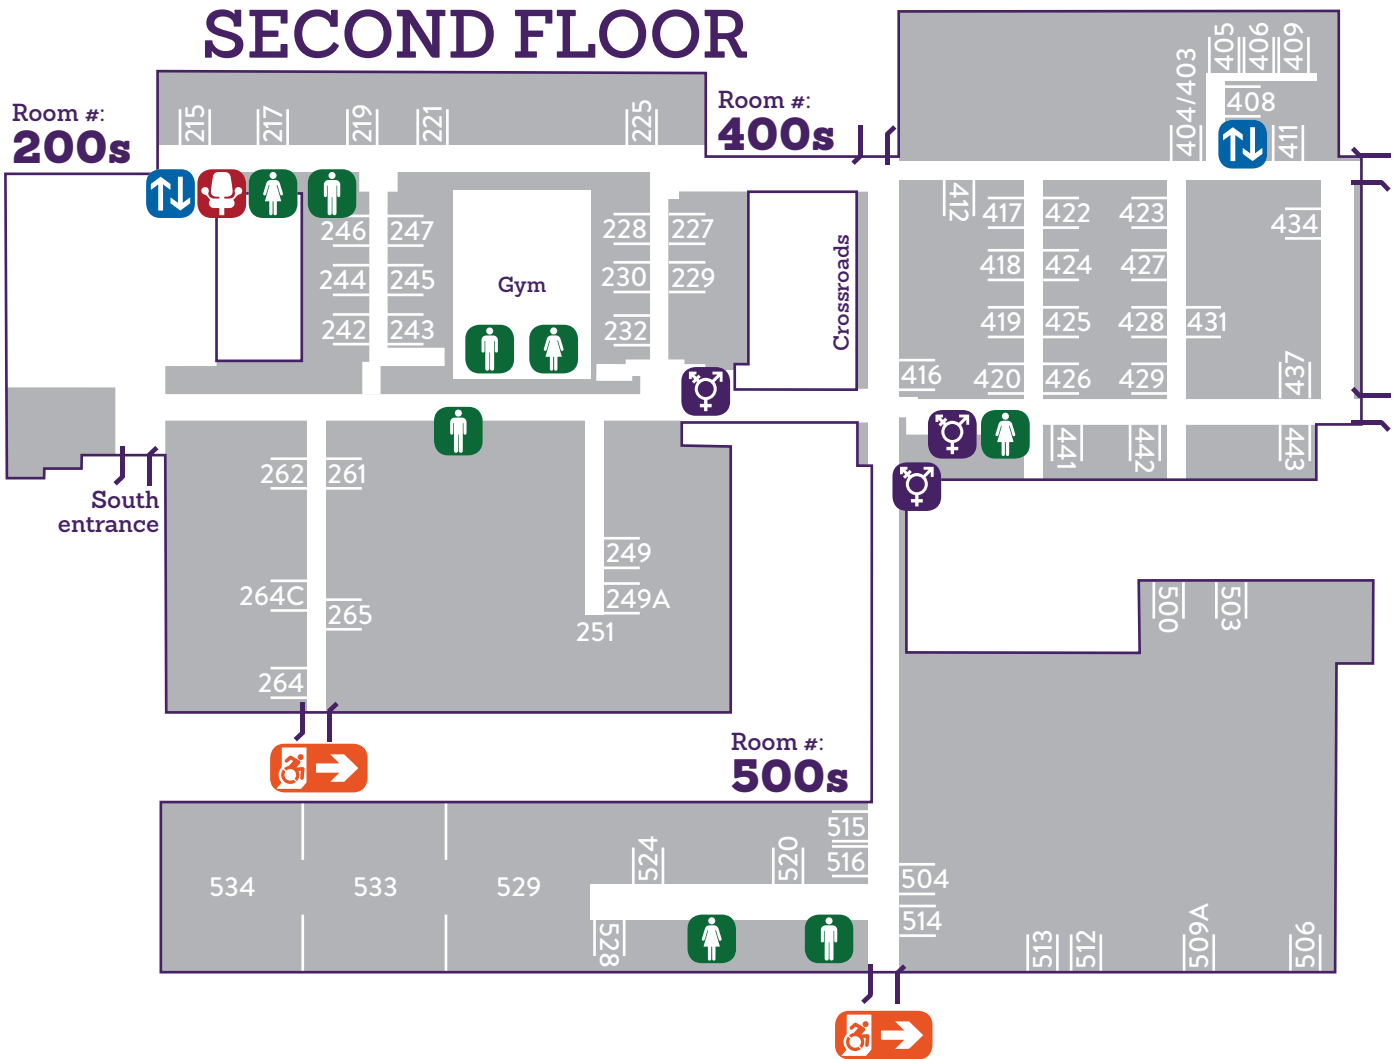

SECOND FLOOR