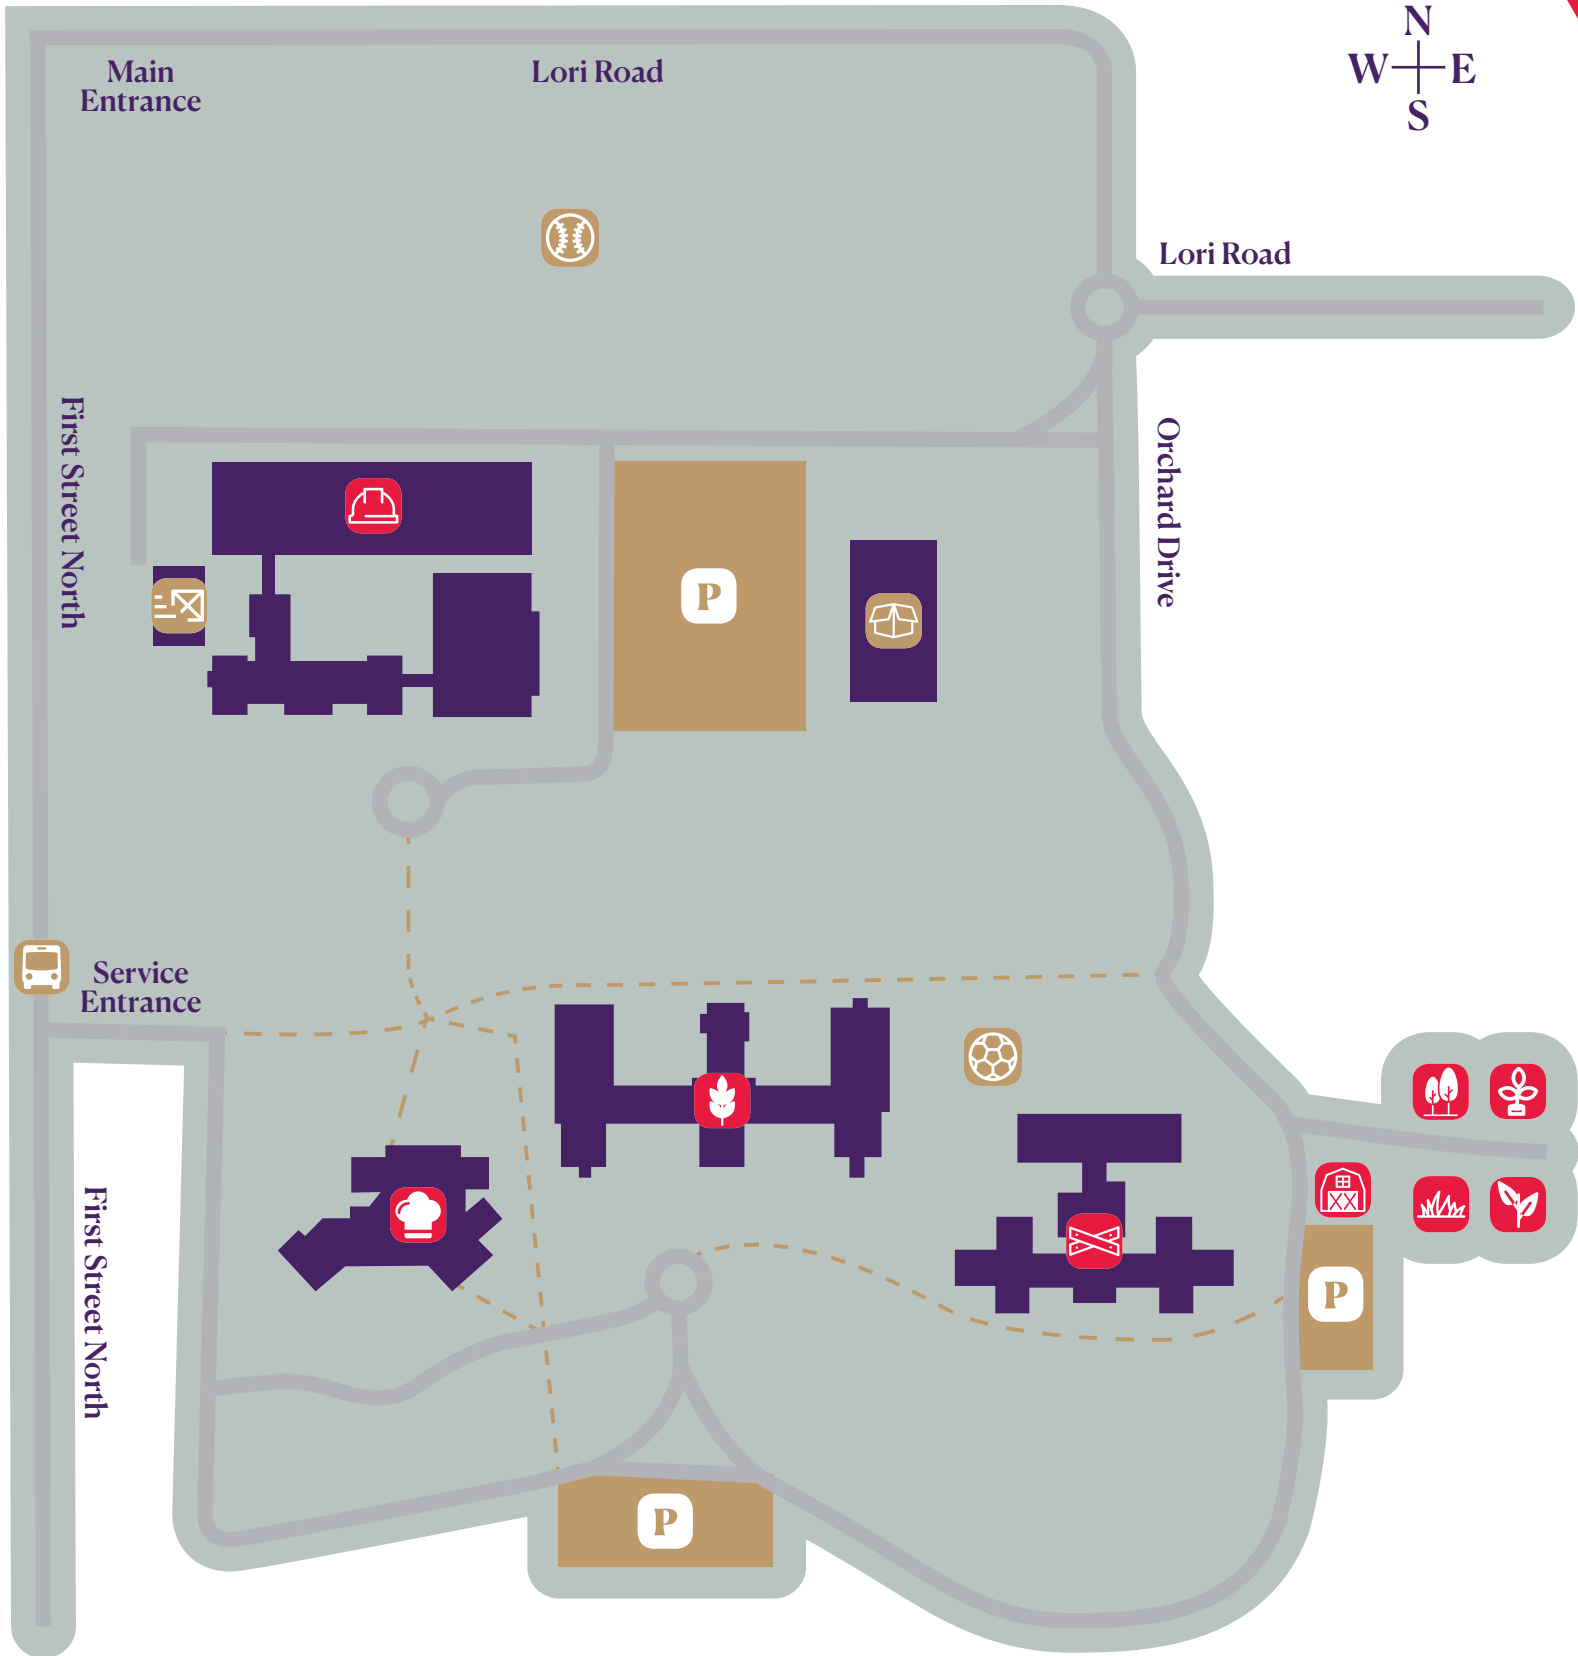

## North Hill Campus

### CAMPUS BUILDINGS

- |   |  |
|---|--|
|  Future home of Prairie Innovation Centre   |  Red barn               |
|  Grow plot                                  |  Sustainable greenhouse |
|  Len Evans Centre for Trades & Technology   |  Teaching orchard       |
|  Manitoba Institute of Culinary Arts (MICA) |  Weed garden            |
|  Parkland building (not in use)             |  |

### BUILDING AMENITIES

- |   |  |
|---|--|
|  Baseball diamonds |  Shipping/Receiving |
|  Bus stop          |  Soccer field       |
|  Cold storage      |  Walking Path       |
|  Parking lot       |  |