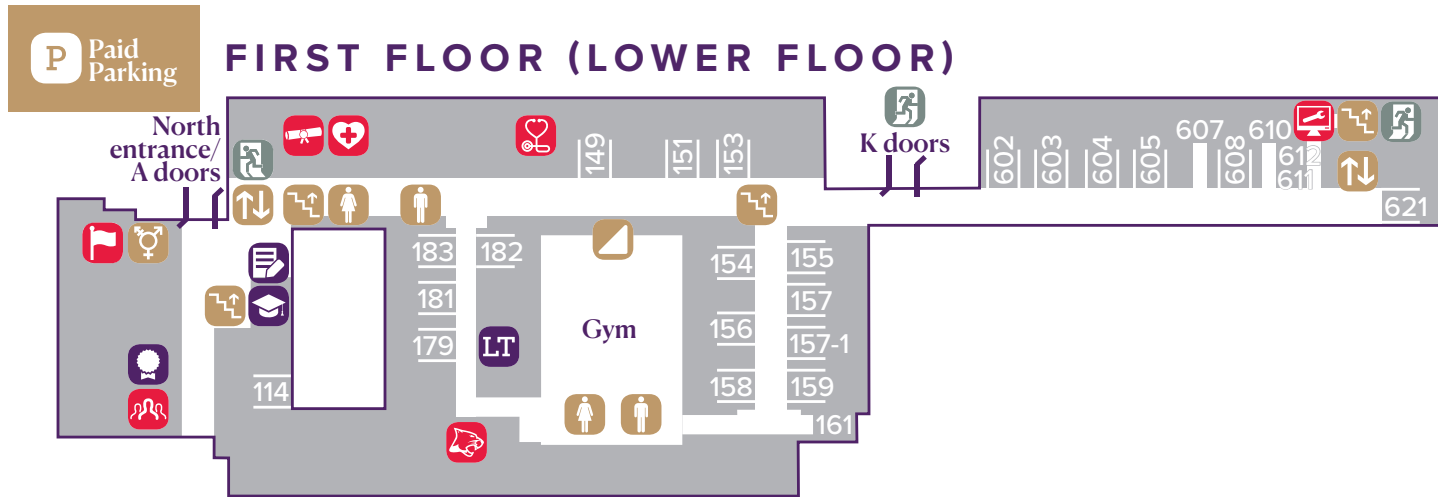

ASSINIBOINE COLLEGE

Victoria Avenue East Campus

SECOND FLOOR

See reverse side for map 

THIRD FLOOR (TOP FLOOR)

STUDENT SERVICES

-  Admissions
-  Financial Aid & Awards
-  Lecture Theatre
-  Registrar's Office

OFFICES

-  Athletics
-  Continuing Studies
-  Human Resources
-  IT Services
-  President's Office
-  School of Health & Human Services
-  School of Nursing

BUILDING AMENITIES

-  Elevator
-  Stairs
-  Ramp (gym access)
-  Gender-inclusive washroom
-  Men's washroom
-  Women's washroom

STUDENT SERVICES

- ATM
- Bookstore
- Cafeteria
- CJ106 Radio Station
- Indigenous Student Cultural Centre
- Early Learning Centre
- Fitness Centre
- Westoba Innovation Lab
- Learning Curve
- Library
- Prayer & Relaxation Room
- Public Safety Training Centre
- Students' Association
- Student Lounge
- Test Centre (Room 223-1)
- Protein Pantry