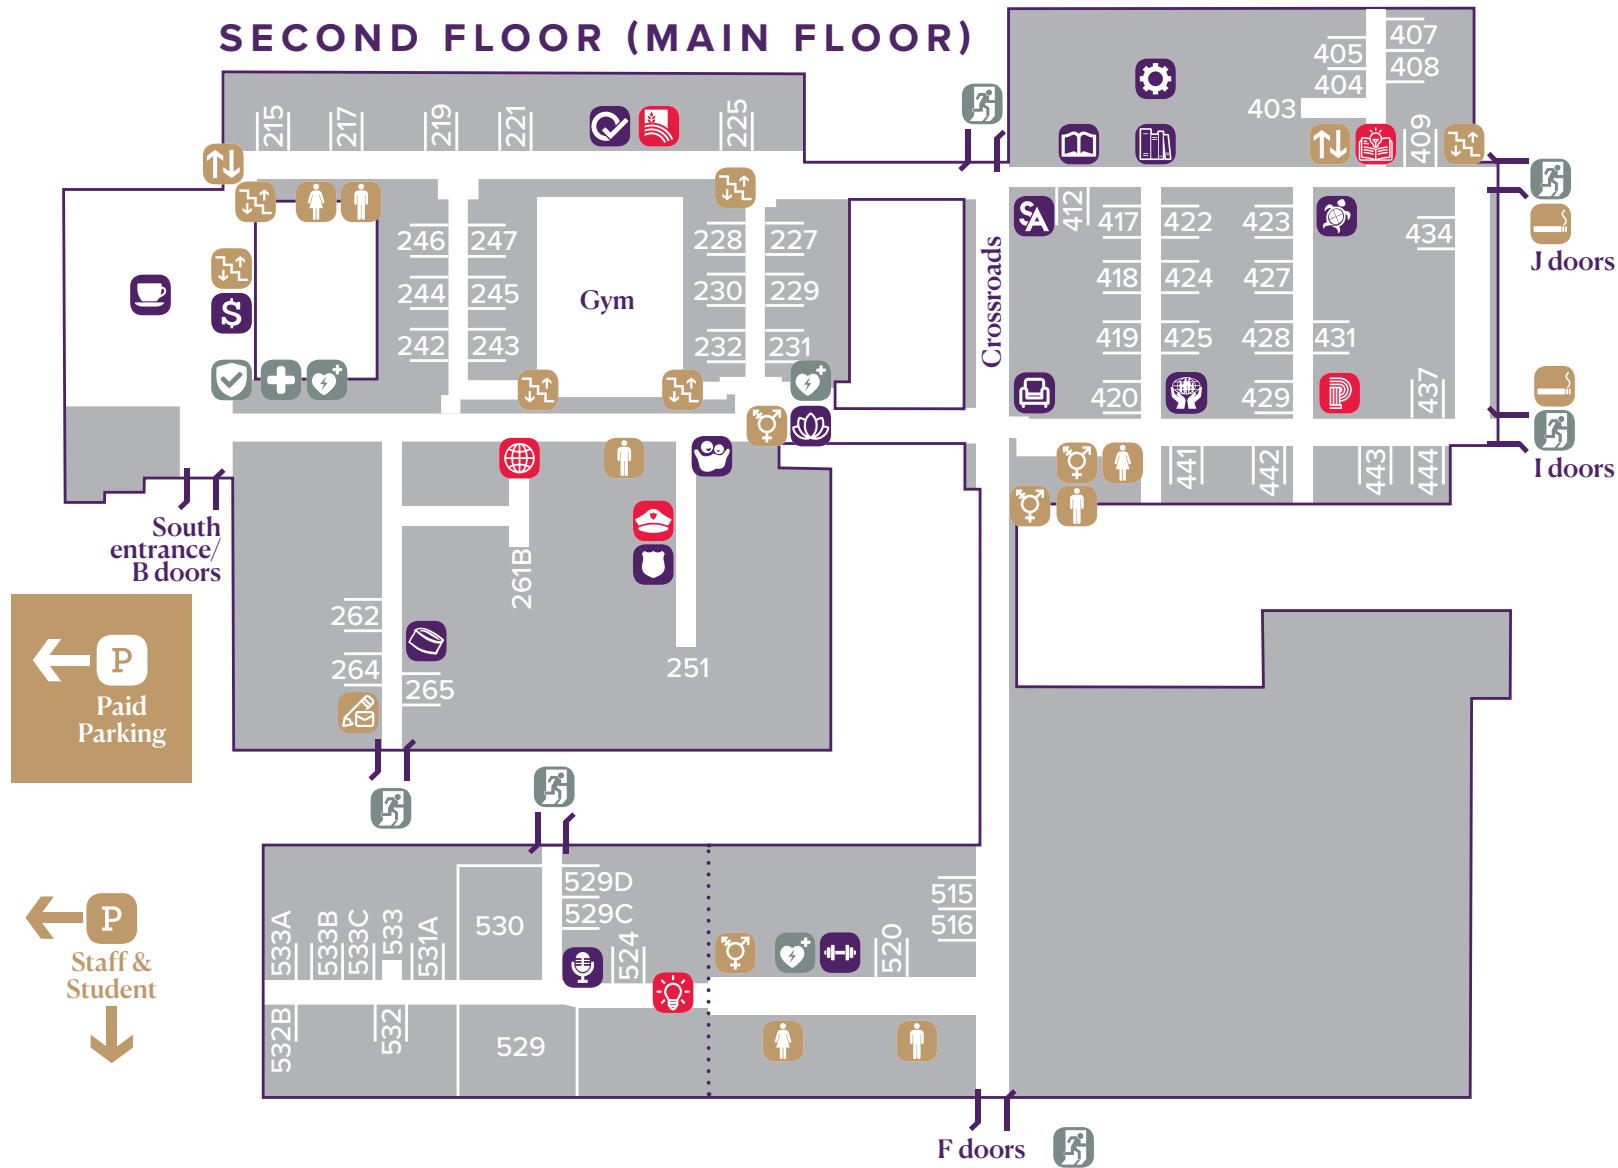

ASSINIBOINE COLLEGE

Victoria Avenue East Campus

SECOND FLOOR

See reverse side for map 

THIRD FLOOR (TOP FLOOR)

STUDENT SERVICES

-  Admissions
-  Financial Aid & Awards
-  Lecture Theatre
-  Registrar's Office

OFFICES

-  Athletics
-  Continuing Studies
-  Human Resources
-  IT Services
-  President's Office
-  School of Health & Human Services
-  School of Nursing

BUILDING AMENITIES

-  Elevator
-  Stairs
-  Ramp (gym access)
-  Gender-inclusive washroom
-  Men's washroom
-  Women's washroom

STUDENT SERVICES

- ATM
- Bookstore
- Cafeteria
- CJ106 Radio Station
- Indigenous Student Cultural Centre
- Early Learning Centre
- Fitness Centre
- Westoba Innovation Lab
- Learning Curve
- Library
- Prayer & Relaxation Room
- Public Safety Training Centre
- Students' Association
- Student Lounge
- Test Centre (Room 223-1)
- Protein Pantry