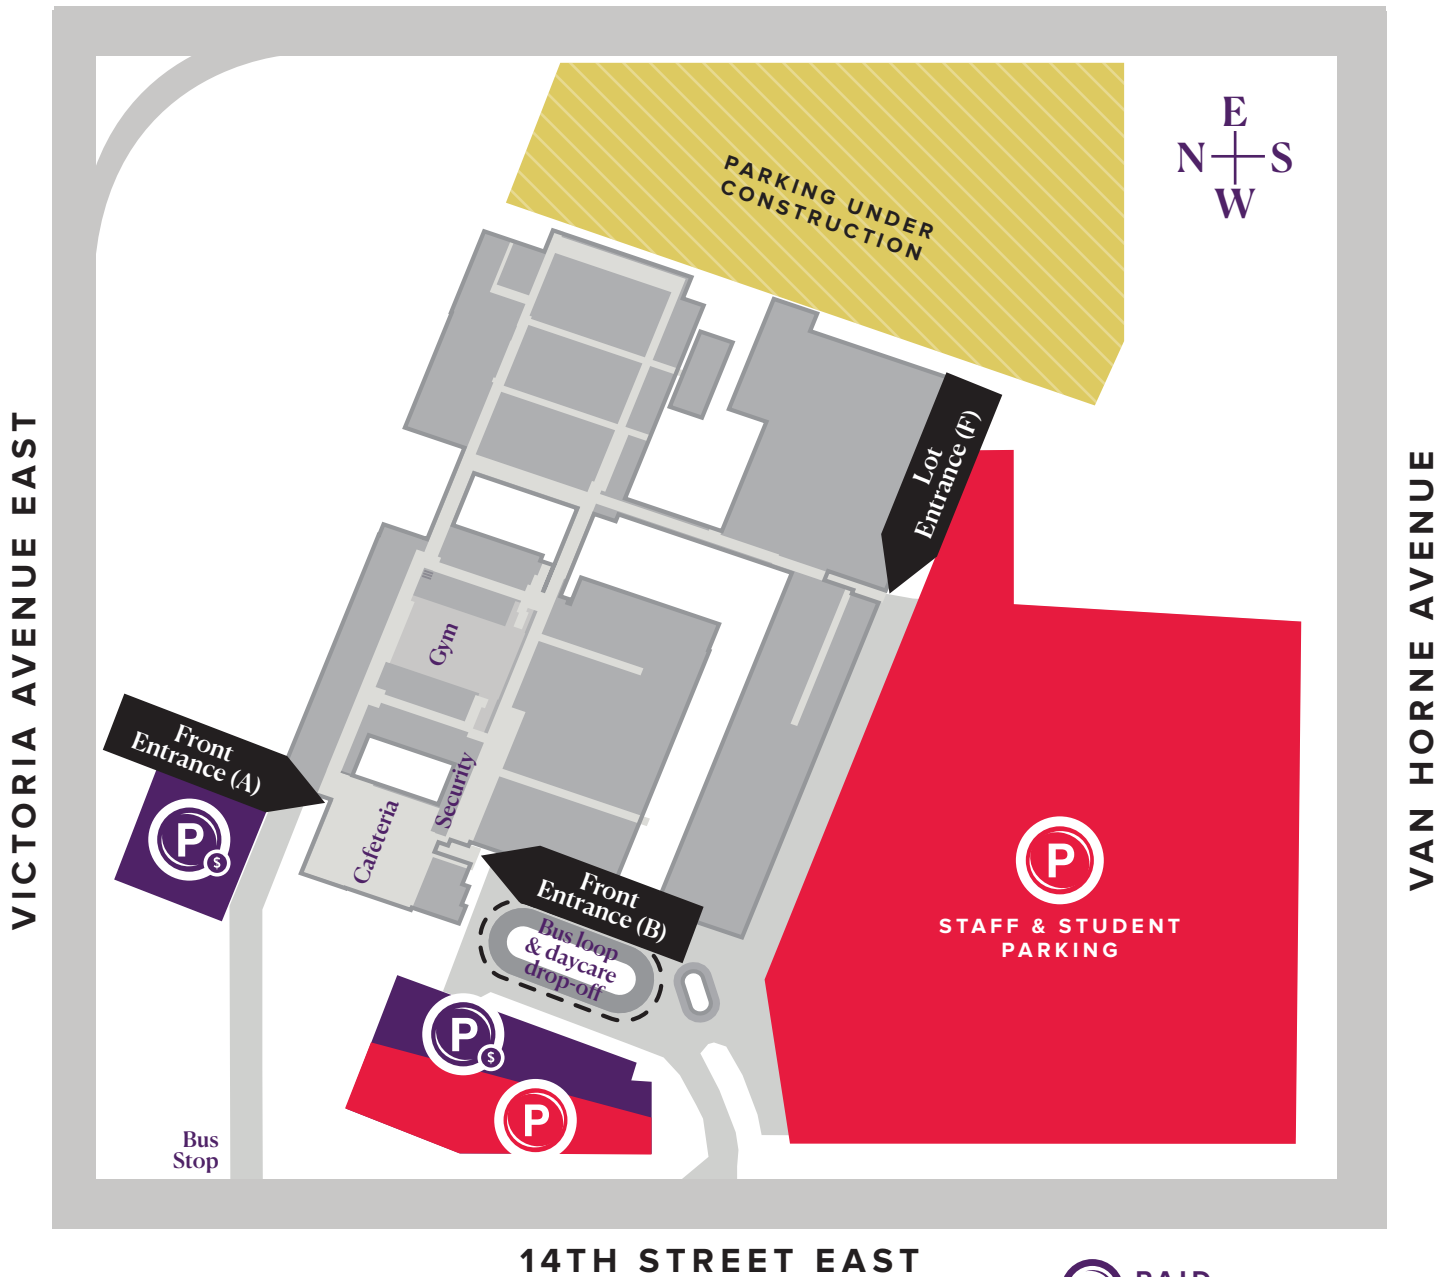

ASSINIBOINE COLLEGE

Victoria Avenue East Parking Map

14TH STREET EAST

 PAID PARKING

 STAFF & STUDENT PARKING

PARKING INSTRUCTIONS

Step 1
Park you vehicle

Step 2
Purchase ticket

Step 3
Display ticket on dashboard
with expiration time visible

THESE LOTS ARE PATROLLED

Please Note:

Pursuant to the City of Brandon Traffic bylaw #5463/16/87, vehicles that do not display a valid ticket or parking permit will be ticketed and/or towed away at the owner's expense.