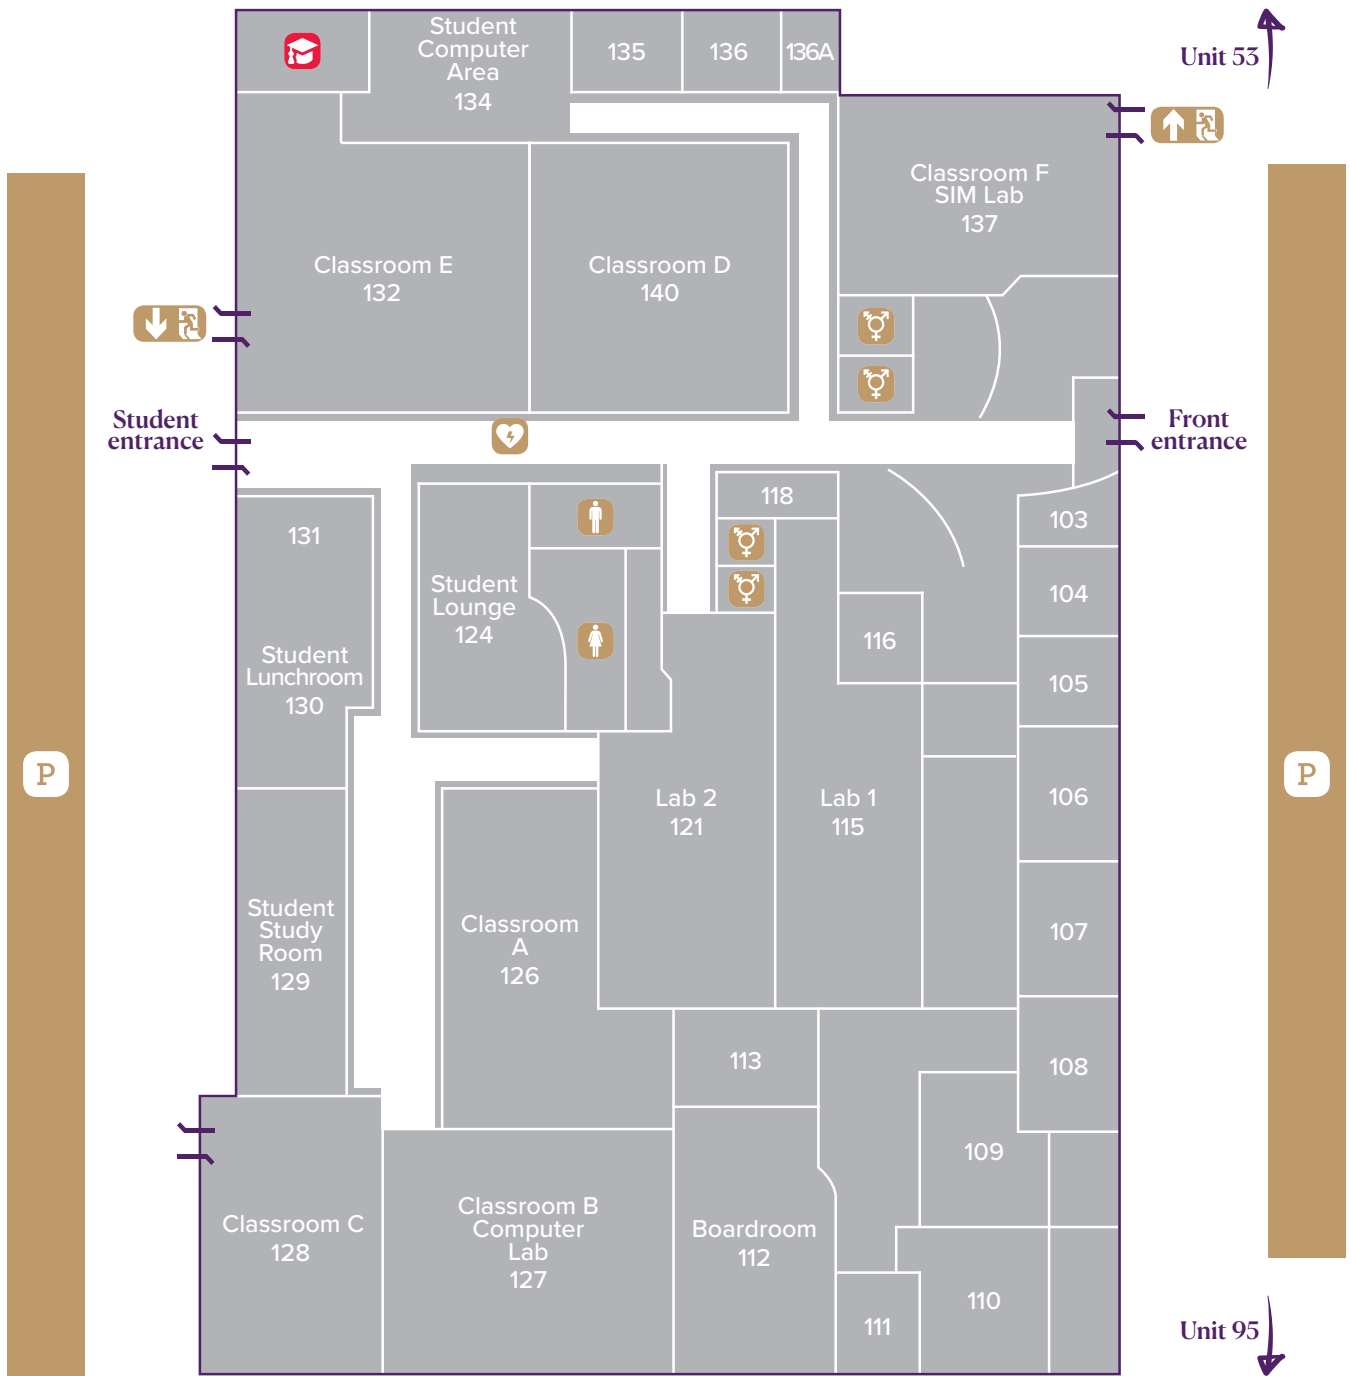

ASSINIBOINE COLLEGE Winnipeg Campus

**CLASSROOM AND LAB,
UNIT 53**

**CLASSROOM AND
LAB, UNIT 95**

BUILDING AMENITIES

-  Automated external defibrillator (AED)
-  Emergency exit
-  Gender-inclusive washroom
-  Men's washroom
-  Women's washroom