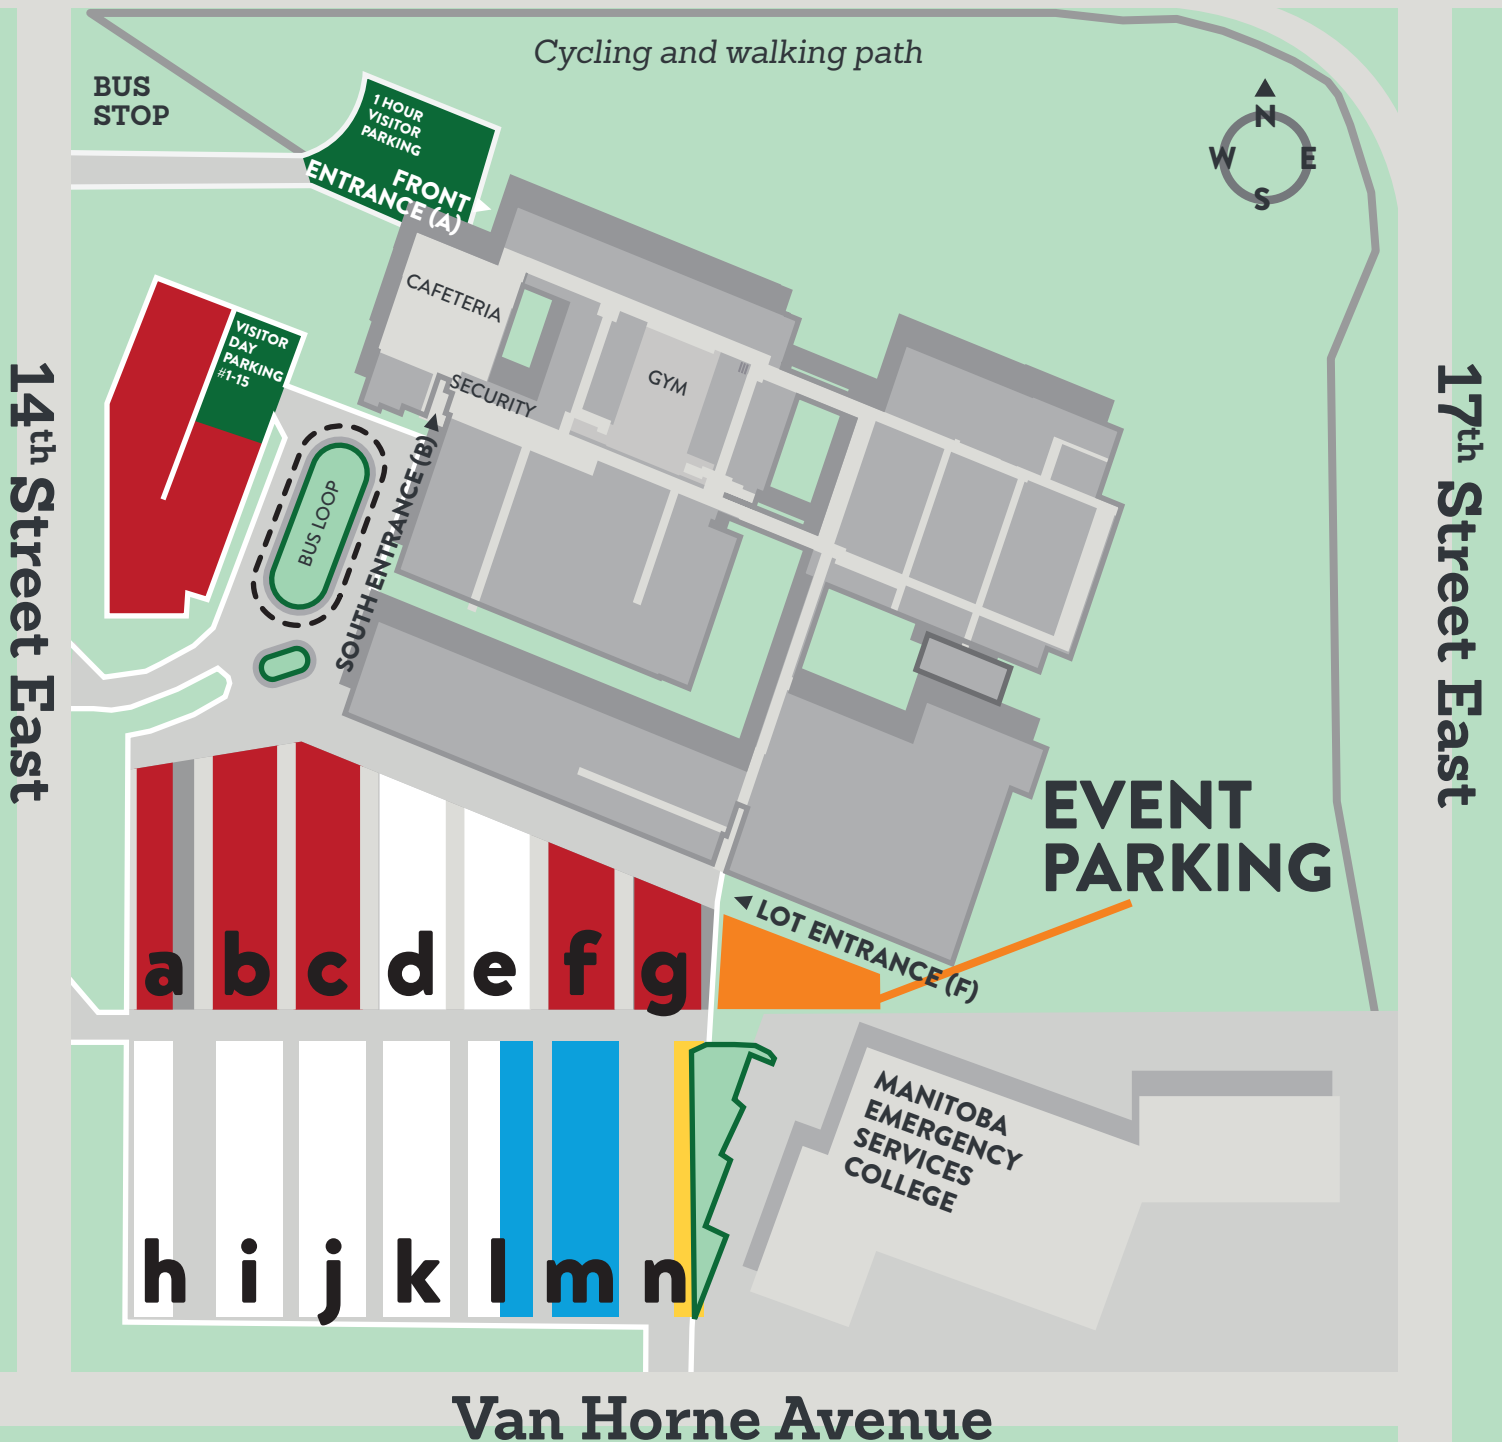

# Victoria Avenue East

## EVENT PARKING

Failure to park in a correct area will result in ticketing and/or towing at owner's expense.

All visitors must sign in at the Security booth, located at the south entrance.

### GREEN STALLS

VISITOR PARKING ONLY

### ORANGE STALLS

EVENT PARKING